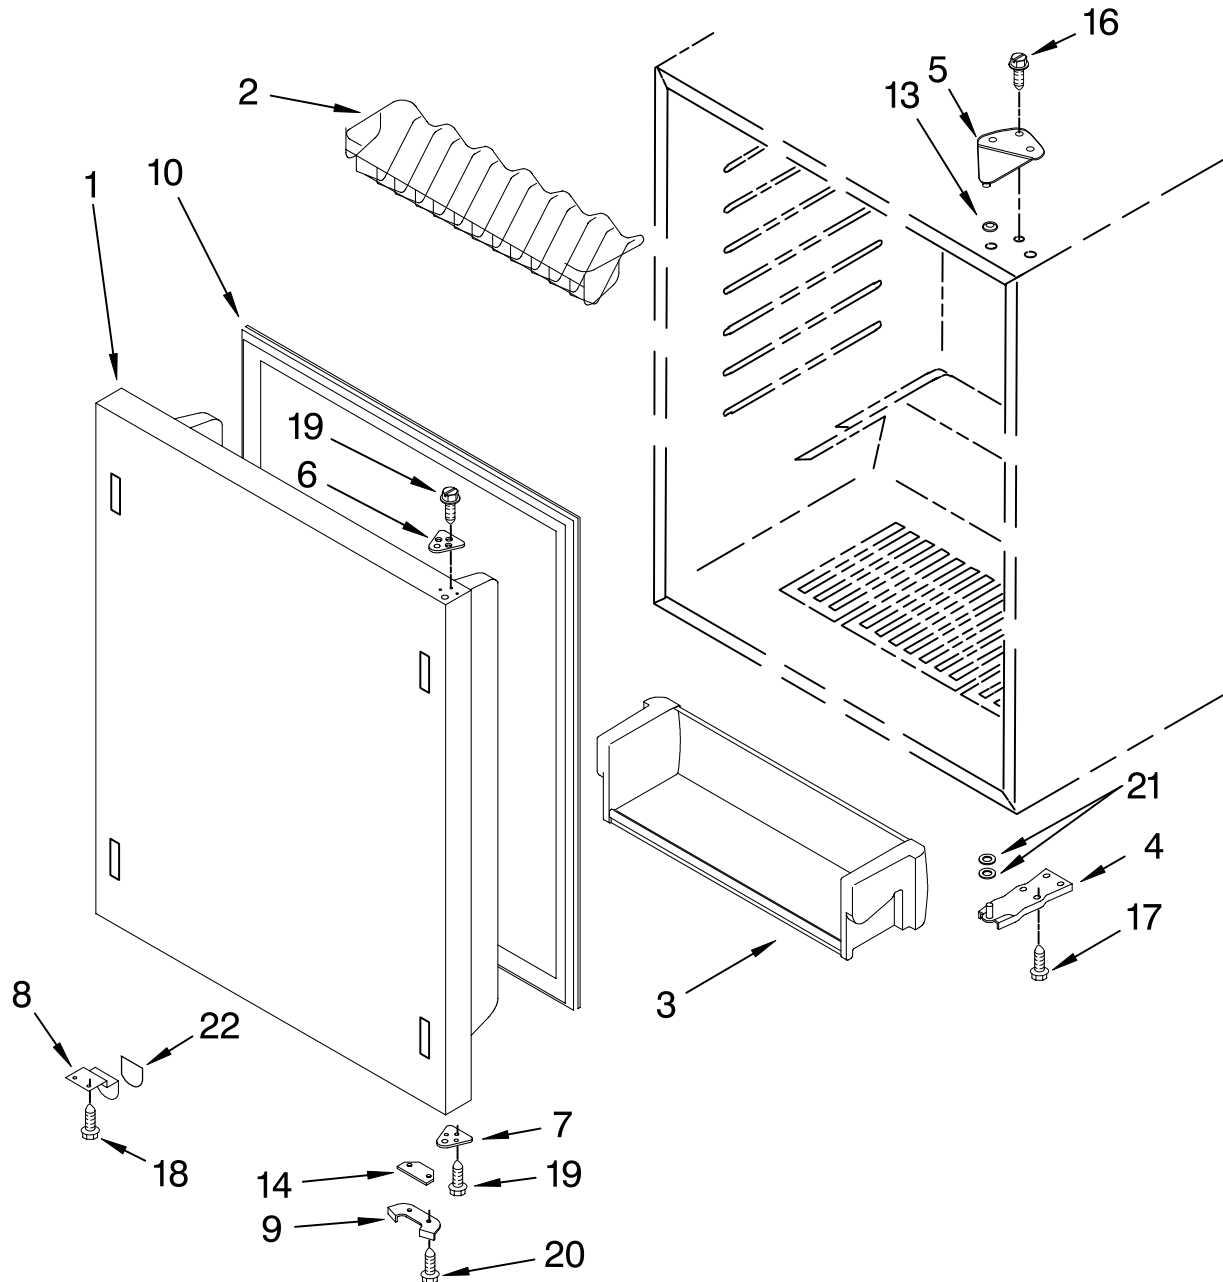

DOOR PARTS

For Models: KURO24RSBX01
(Black)

Illus. No.	Part No.	DESCRIPTION	Illus. No.	Part No.	DESCRIPTION	Illus. No.	Part No.	DESCRIPTION
1	4344805	Door Assembly (Includes Gasket)	9	4344802	Door Stop	20	4344801	Screw
2	4344751	Beverage Holder	10	4344759	Door Gasket	21	W10162992	Washer/Bottom
3	4344752	Door Bin	13	4344760	Washer	22	W10163191	Gasket-Push Plate
4	4344753	Hinge, Bottom	14	4344803	Spacer, Door	Following Parts Not Illustrated		
5	4344754	Hinge, Top	16	4344796	Screw	4344818 Installation Kit, Door Panel		
6	4344804	Spacer, Top Hinge	17	4344906	Screw, Lower Hinge			
7	4344798	Spacer, Bottom Hinge		4344906	Quantity 1			
8	4344757	Actuator, Switch		4344797	Quantity 3			
			18	4344827	Screw			
			19	4344800	Screw			

FOR ORDERING INFORMATION REFER TO PARTS PRICE LIST